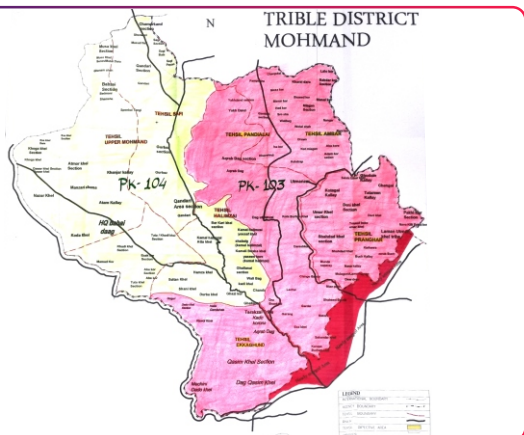

MOHMAND

District Map

Source: Election Commission of Pakistan

District Population

466,984

VOTER TO POPULATION RATIO

AREA ^{KMF} **2,291**

60%

Registered Voters

TOTAL REGISTERED VOTERS **280,502**

38% **105,281** (Male) 62% **175,221** (Female)

Registered Voters (as on June 11, 2019, Final Polling Scheme)

PK-103 Mohmand-I

(a) Ambar Utman Khel Tehsil;
(b) Parang Ghar Tehsil;
(c) Pindiali Tehsil; and
(d) Yake Ghund Tehsil of Mohmand Tribal District.

#	Name	Symbol	Party
1	Ihsan Ullah	Pitcher	IND
2	Israil	Arrow	PPPP
3	Tafseer Mohmand	Mountain	IND
4	Hafiz Ameerullah	Hud Hud	IND
5	Hazrat Khan	Lantern	ANP
6	Hayat Muhammad	Apple	IND
7	Zahidullah Khan	School Bag	IND
8	Sajjad Khan	Bat	PTI
9	Tahir Akbar	Tiger	PML-N
10	Abidullah	Jug	IND
11	Abbas Ur Rehman	Bed	IND
12	Azmat Khan	Charpai	IND
13	Misal Khan	Medal	IND
14	Muhammad Israr	Air Cooler	IND
15	Muhammad Saeed	Scale	JI
16	Muhammad Sadiq	Stethoscope	IND
17	Muhammad Arif	Book	JUI-F
18	Muhammad Nauman Faqir	Fan	IND