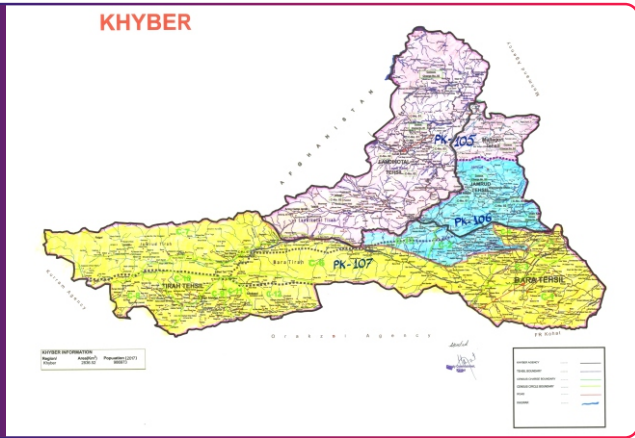

# KHYBER

District Map  
Source: Election Commission of Pakistan

## District Population

**986,973**

VOTER TO POPULATION RATIO

AREA <sup>KM<sup>2</sup></sup> **2,779**

**54%**

### PK-105 Khyber-I

(a) Landi Kotal Tehsil; and  
(b) Mulagori Tehsil of Khyber Tribal District.

## Extent of Constituency